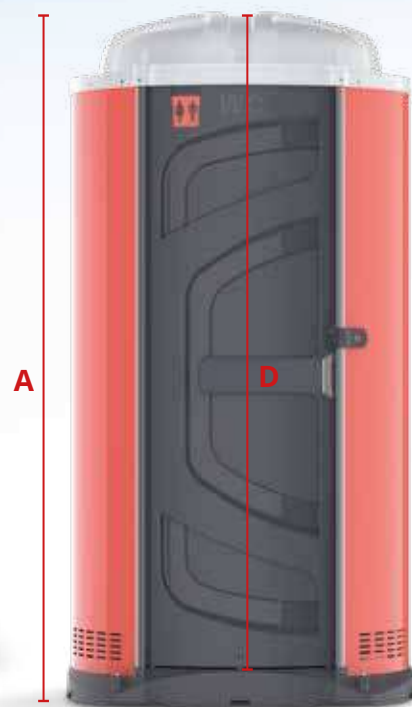

T-Round Self-cleaning

MORE INFO >>

MADE IN ITALY

A	B	C	D	Kg/Lb				
229 cm 90 in	115,5 cm 45,5 in	116 cm 45,6 in	216 cm 85 in	55 Kg 121 Lb	210 L 55 gal	3 pack	1	Extra $$$ / €€€

«MORE INFO

MADE IN ITALY