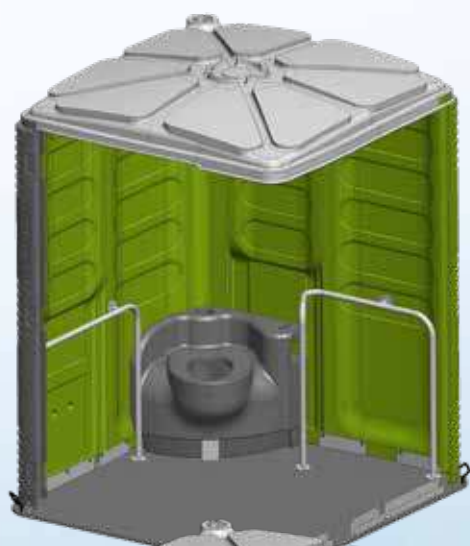

A Double external hand-wash basins

A	B	C			Kg/Lb
148 cm 58 in	75 cm 30 in	50 cm 20 in	60 L 16 gal	60 L 16 gal	35 Kg 77 Lb

myBlok

MORE INFO >>

MADE IN ITALY

A	B	C	D
230 cm 90.5 in	106 cm 42 in	106 cm 42 in	62 cm 24.5 in

spaceflatbase

MORE INFO >>

MADE IN ITALY

Drop

Flush-wash

A	B	C	D	Kg/Lb
215 cm 85 in	163 cm 64 in	163 cm 64 in	85 cm 33 in	175 Kg 385,8 Lb

105 L 28 gal 	1-pack	3	NO

T-Round Self-cleaning