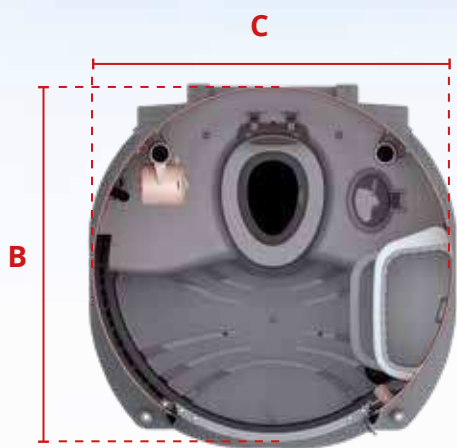

T-Round Self-cleaning

MORE INFO >>

MADE IN ITALY

A	B	C	D	Kg/Lb				
229 cm 90 in	115,5 cm 45,5 in	116 cm 45,6 in	216 cm 85 in	55 Kg 121 Lb	210 L 55 gal	3 pack	1	Extra $$$ / €€€

«MORE INFO

MADE IN ITALY