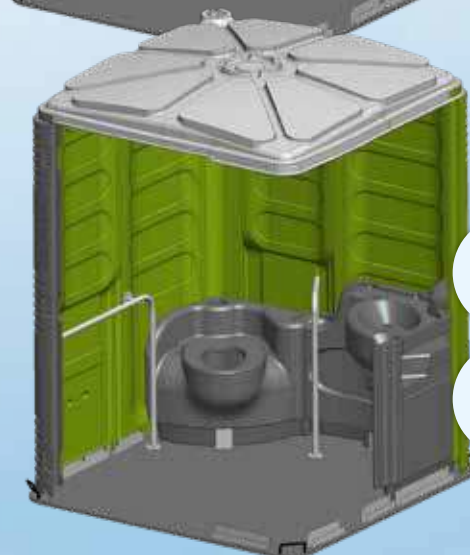

A Double external hand-wash basins

A	B	C			Kg/Lb
148 cm 58 in	75 cm 30 in	50 cm 20 in	60 L 16 gal	60 L 16 gal	35 Kg 77 Lb

myBlok

MORE INFO >>

MADE IN ITALY

A	B	C	D
230 cm 90.5 in	106 cm 42 in	106 cm 42 in	62 cm 24.5 in

spaceflatbase

MORE INFO >>

MADE IN ITALY

Drop

Flush-wash

A	B	C	D	Kg/Lb
215 cm 85 in	163 cm 64 in	163 cm 64 in	85 cm 33 in	175 Kg 385,8 Lb

105 L 28 gal 	1-pack	3	NO

T-Round Self-cleaning