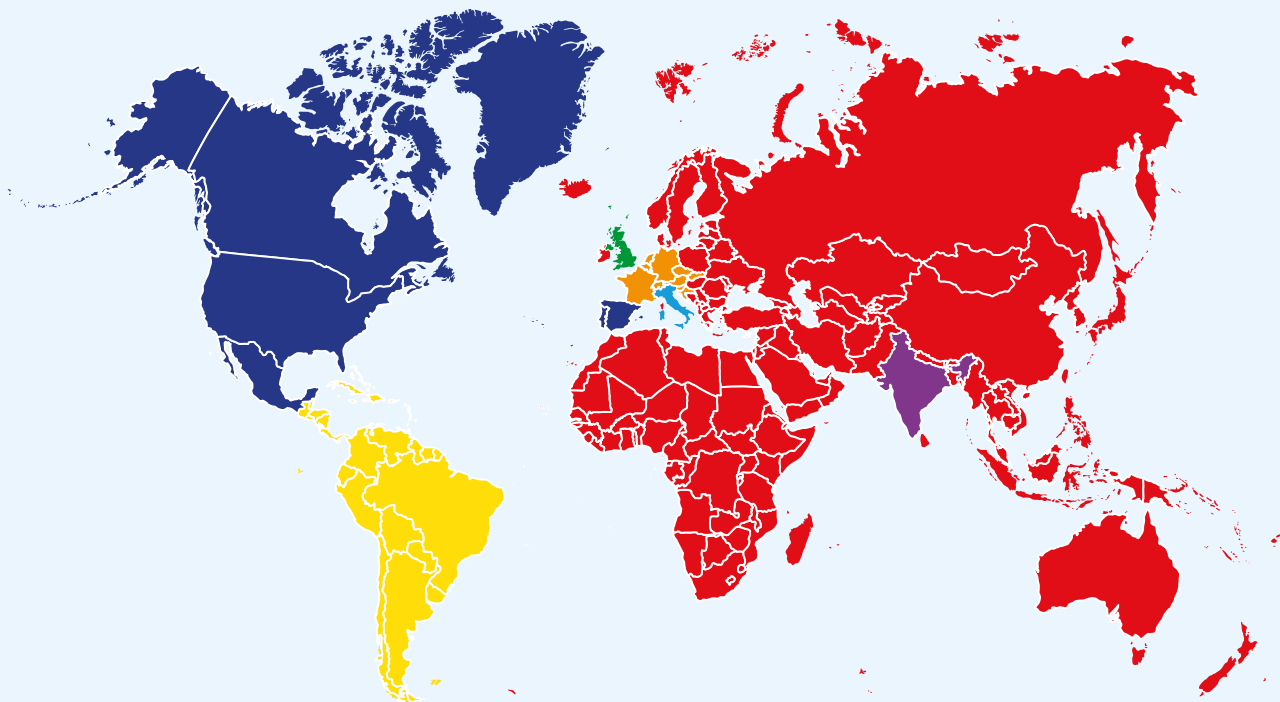

MORE INFO >>

MADE IN ITALY

ECO

LONG-
LASTING

USER
FRIENDLY

**T BLUSTAR
HEADQUARTER**
marketing@tblustar.com

MICHEL SCHMITZ
North Europe
+39 331 6426421
schmitz.m@tblustar.com

JOSÉ DÁVILA BRACHO
+52 (81) 1586 5856
sales.us@tblustar.com
for USA/Canada
sales.mx@tblustar.com
for Portugal/Spain/Mexico

YORKKY CHAVALAK
Central & South America
(no mexico)
Caribbean islands
+57 300 393 6191
yorkky@tblustar.com

SIMONETTA LONGO
Responsabile vendite
Nord & Centro Italia
+39 339 789 8967
longo.s@tblustar.com